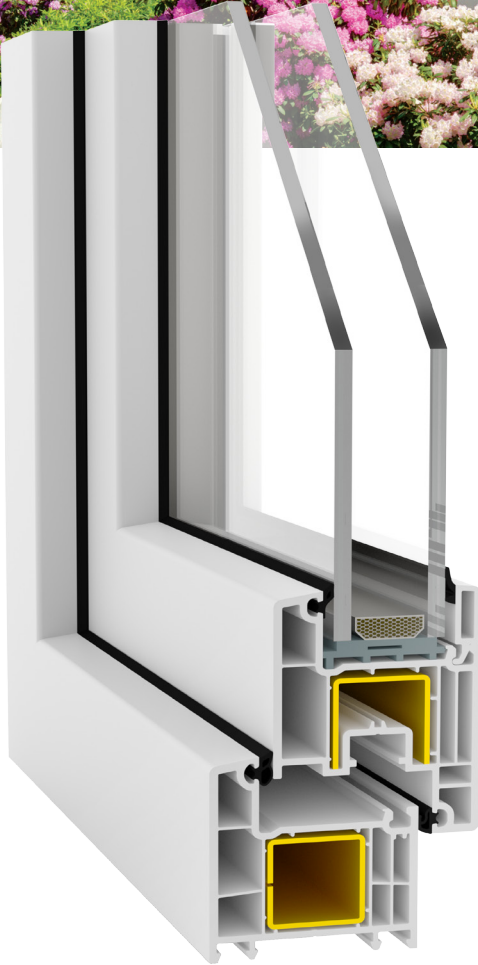

# 62

4 chamber, 60 mm depth, 2 gaskets

A profile in the DECCO 62 system is a choice for those who are looking for proven quality at the lowest price. 4-chamber system, tested in all weather conditions.

**decco**<sup>®</sup>  
E X T R U S I O N

# Decco 62

- 4-chamber system in the purest white
- Gaskets in gray or black resistant to weather conditions
- Glazing: 4 - 32 mm
- The possibility of using straight and rounded slats
- A simple-classic and semi-faced sash profile that gives the window a delicate and gentle shape
- A wide range of wood-like veneers
- The depth of the frame and sash provides excellent stability and thermal and acoustic insulation
- The best solution for corporate facilities.