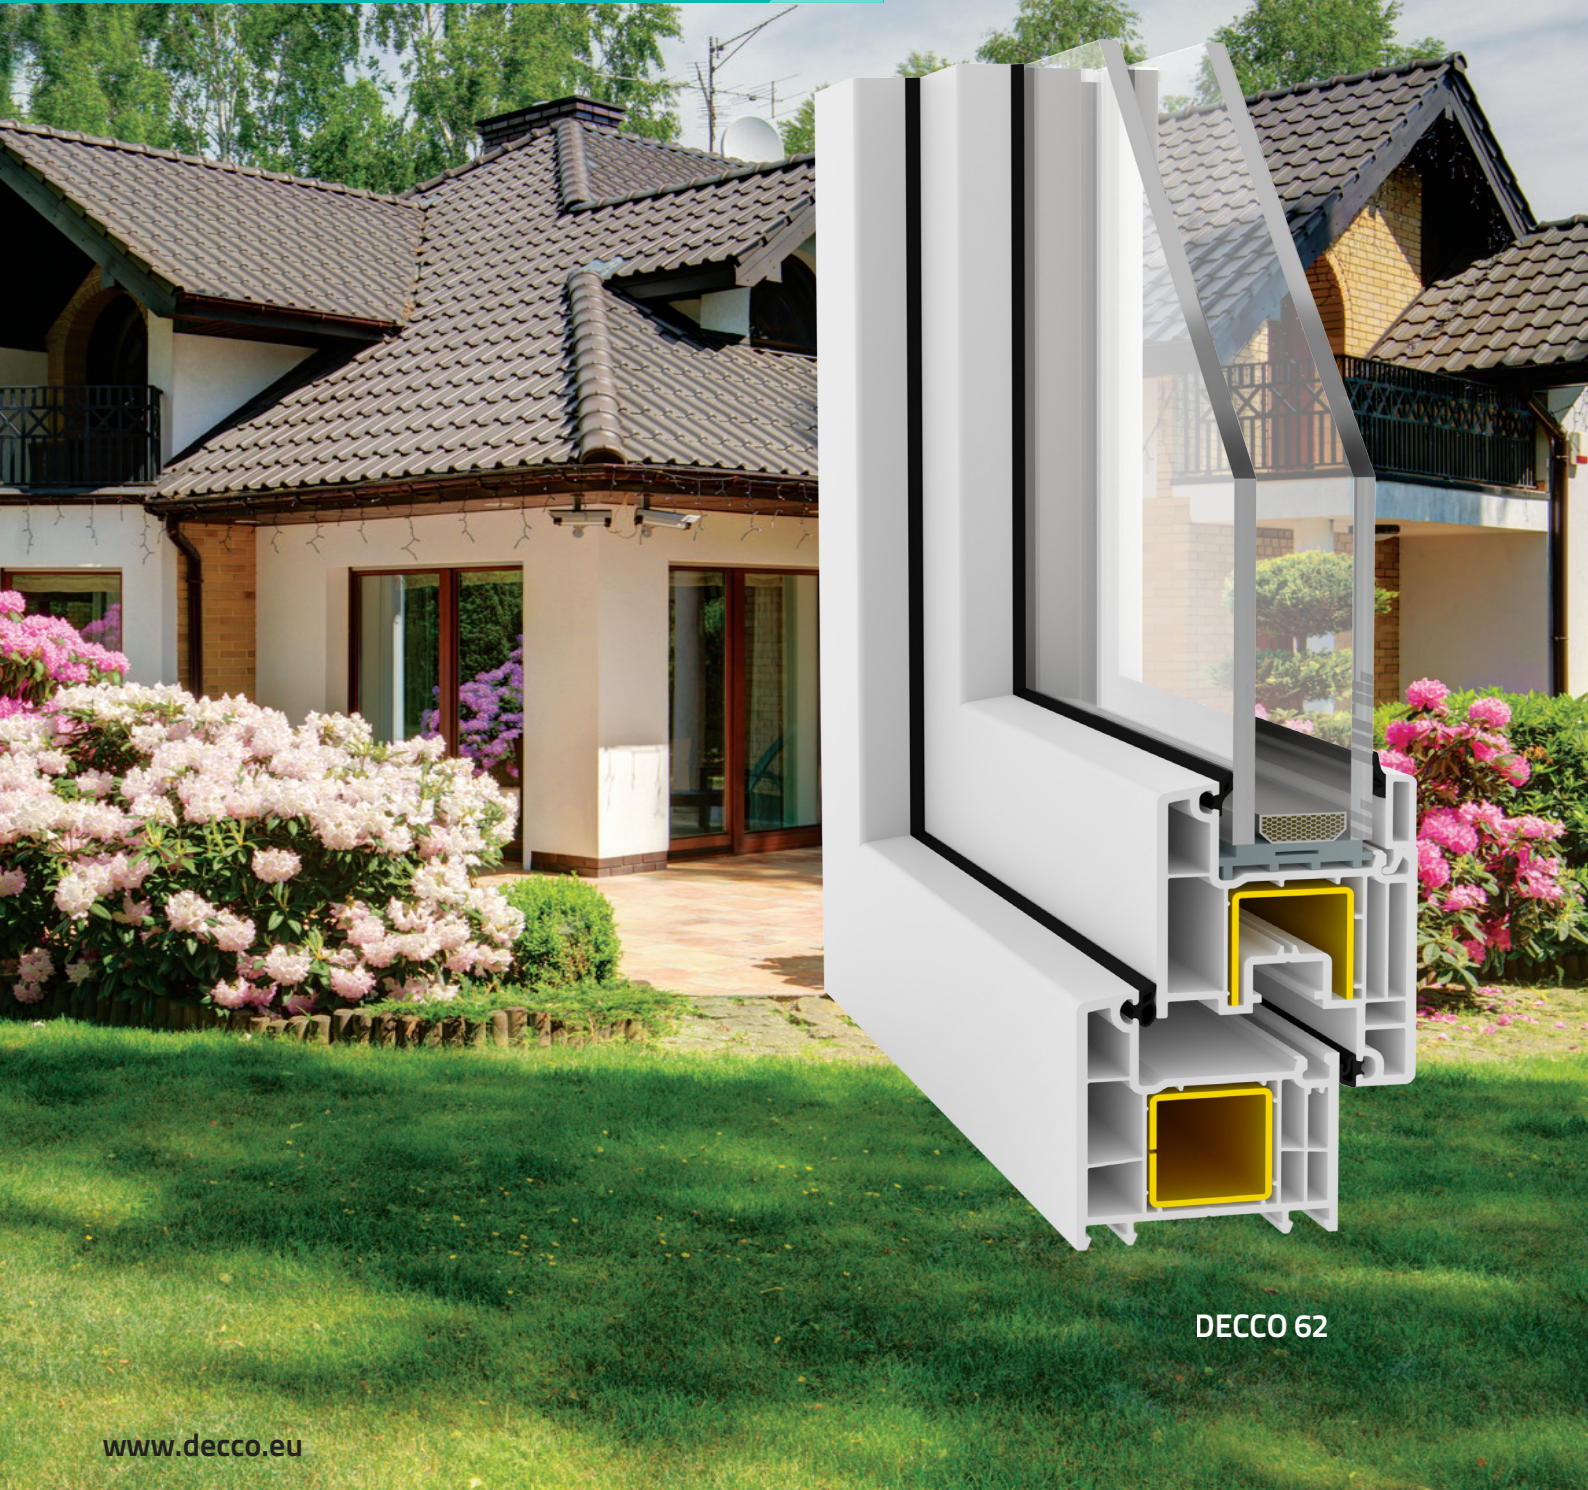

# 62

4 chamber, 60 mm depth, 2 gaskets

A profile in the DECCO 62 system is a choice for those who are looking for proven quality at the lowest price. 4-chamber system, tested in all weather conditions.

**decco**<sup>®</sup>  
E X T R U S I O N

# Decco 62

- 4-chamber system in the purest white
- Gaskets in gray or black resistant to weather conditions
- Glazing: 4 - 32 mm
- The possibility of using straight and rounded slats
- A simple-classic and semi-faced sash profile that gives the window a delicate and gentle shape
- A wide range of wood-like veneers
- The depth of the frame and sash provides excellent stability and thermal and acoustic insulation
- The best solution for corporate facilities.