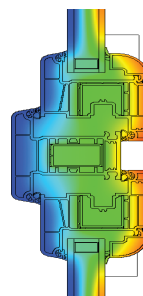

Thermal properties