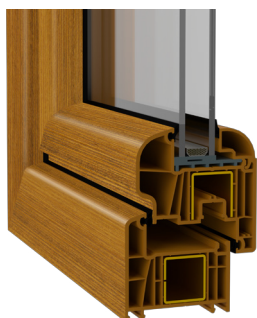

Half-faced profile