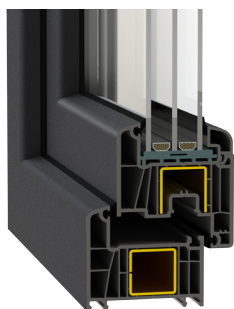

- 6-chamber system 70 mm depth
- Possibility of application of frame with the installation width of 81 mm
- A and B class profiles in accordance with PN-EN-12608 -1+A1 standard
- Possibility of application of many kinds of glass packages: from 14 mm to 44 mm
- Full range of additional profiles allowing to execute any correctly designed structure
- Profile core matched to the colour of decorative films
- Four colours of core offered: white, caramel, anthracite and dark brown
- Grey or black gaskets
- Contains door system