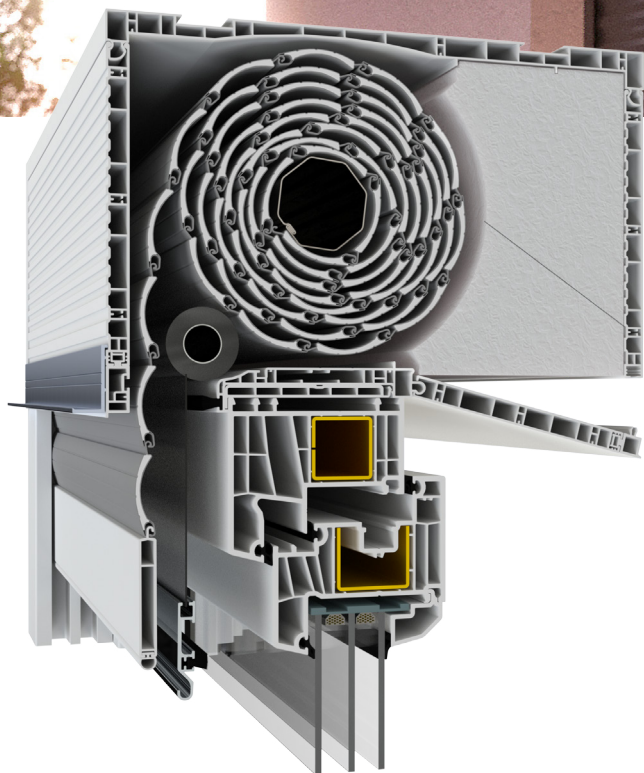

Top mounted
roller shutter

Thermo BOX

decco[®]
E X T R U S I O N

Decco Thermo Box shutters are the ideal solution for wide structures thanks to the use of additional reinforcements. They are reliable and elegant - the wide range of veneers guarantees to match any window color.

Decco Thermo Box shutter is an ideal solution for wide constructions through the use of additional reinforcements. Our roller shutter system is offered as both a finished product and components for roller blind manufacturers.

- excellent thermal insulation
- inspection flap opening from the front or bottom of the box,
- system reinforcements in the bottom profile and front profile and static consoles improve the rigidity of the roller shutters structure
- a wide range of veneers allows you to match the colour of the roller shutters for windows
- the universal adapter enables easy installation on all window profiles
- interchangeable sliders