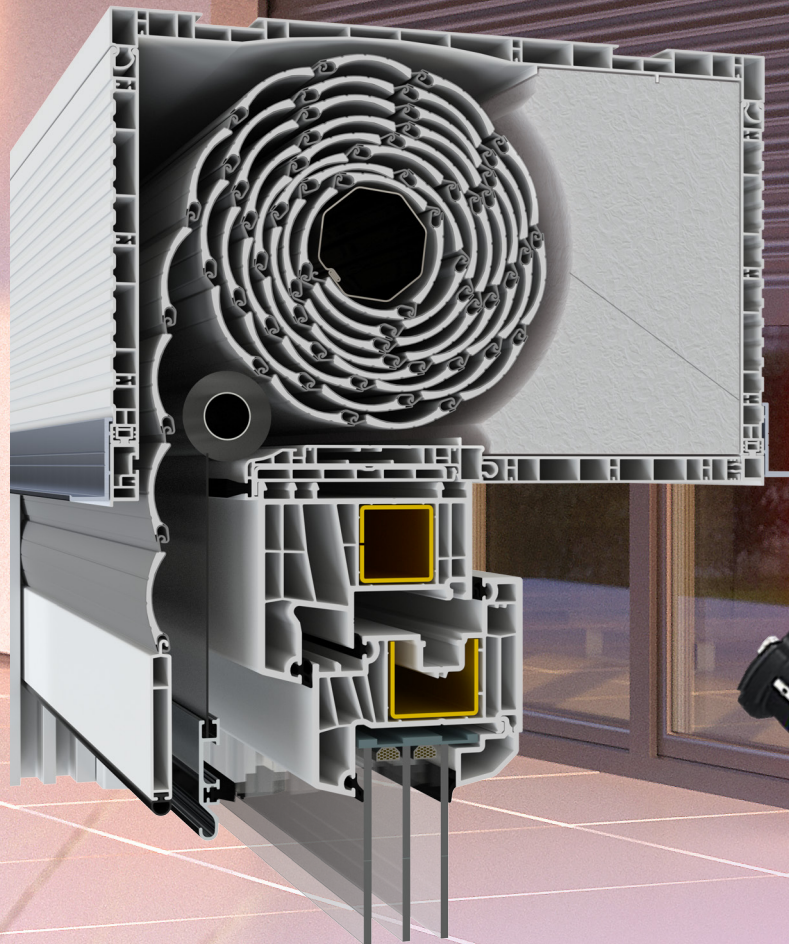

Top mounted
roller shutter

Thermo BOX

decco[®]
E X T R U S I O N

Decco Thermo Box shutters are the ideal solution for wide structures thanks to the use of additional reinforcements. They are reliable and elegant - the wide range of veneers guarantees to match any window color.

Decco
ThermoBox

Decco drives
with obstacle detection
WIRED | RADIO

www.decco.eu

84 MD

AMERICAN SYSTEMS

SHUTTERS

62

71

Decco Thermo Box shutter is an ideal solution for wide constructions through the use of additional reinforcements. Our roller shutter system is offered as both a finished product and components for roller blind manufacturers.

- excellent thermal insulation
- inspection flap opening from the front or bottom of the box,
- system reinforcements in the bottom profile and front profile and static consoles improve the rigidity of the roller shutters structure
- a wide range of veneers allows you to match the colour of the roller shutters for windows
- the universal adapter enables easy installation on all window profiles
- interchangeable sliders