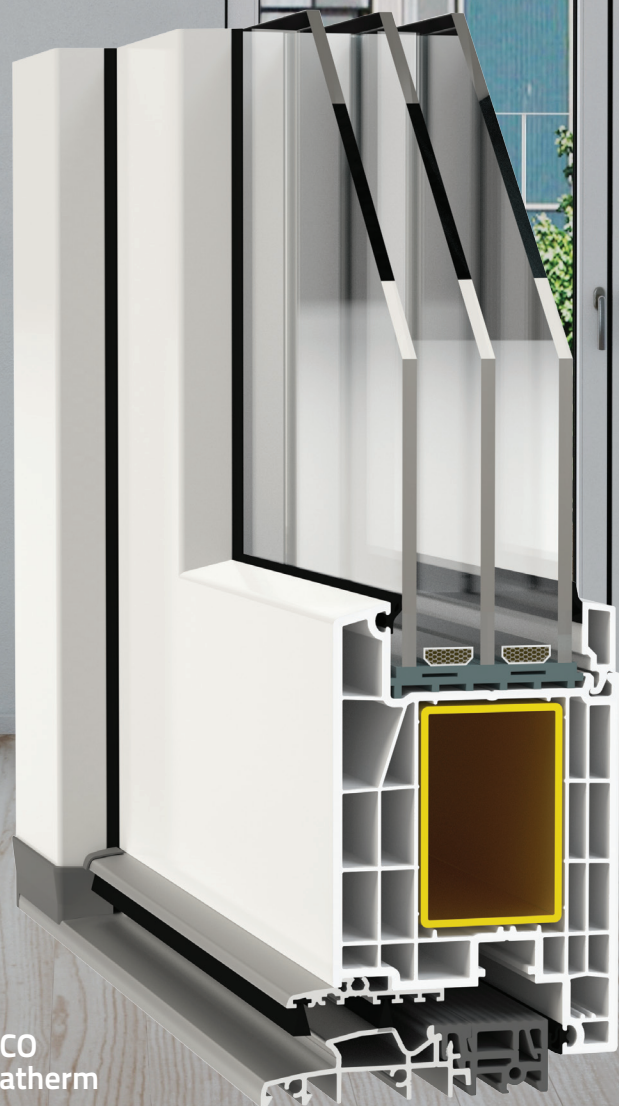

Warm threshold

Aquatherm

A warm threshold is the entire door and balcony structure sealing system consisting of threshold profiles, drip caps, draught excluders and accessories (threshold connectors, drip ends).

decco®
E X T R U S I O N

DECCO
Aquatherm

www.decco.eu

84 MD

AMERICAN SYSTEMS

SHUTTERS

62

71

82

83

EURO+

HST

SLIDE

65

AQUATHERM