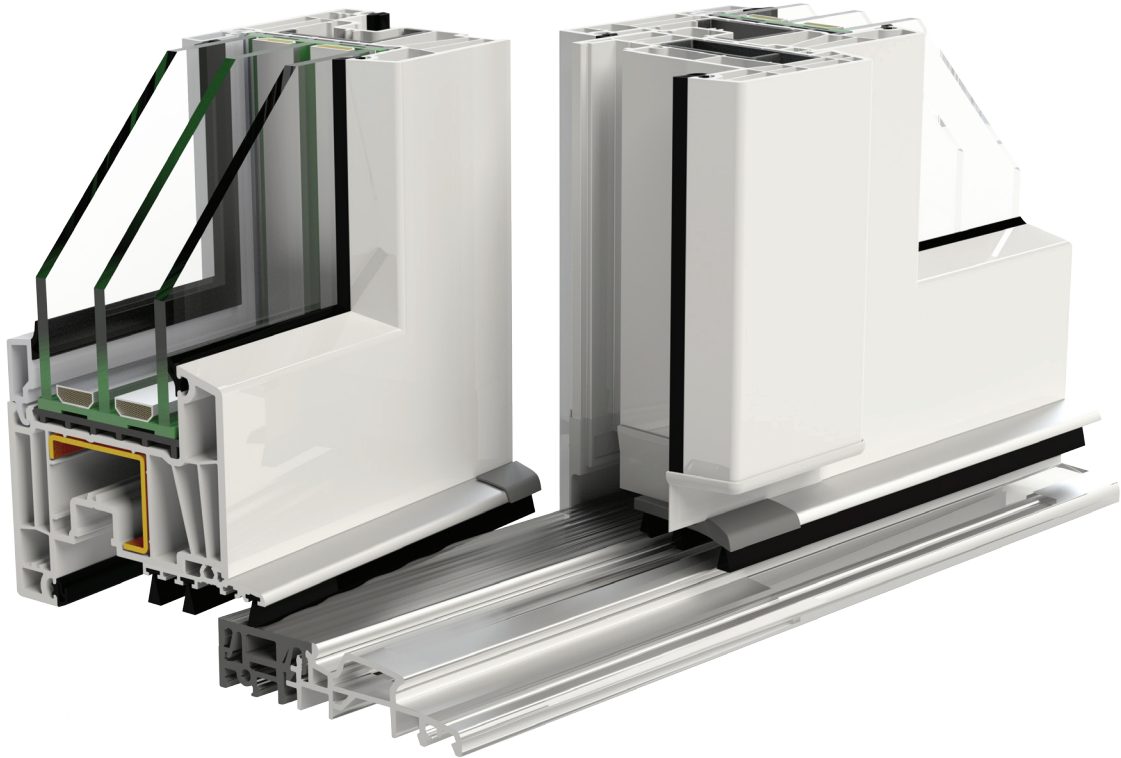

Warm threshold

Aquatherm

A warm threshold is the entire door and balcony structure sealing system consisting of threshold profiles, drip caps, draught excluders and accessories (threshold connectors, drip ends).

82

83

EURO+

HST

SLIDE

65

AQUATHERM

- The modern and original shape of threshold and drip profiles
- Very low threshold – only 20mm high
- The threshold consists of an aluminum part and a warm PVC part
- Effective drainage of the threshold
- Five rails for brush gaskets mounting, creating the best combinations of waterproof and airtight
- Dedicated threshold connectors for the Decco 71, Decco 82, Decco 83 and Decco 84MD systems (for both window and door frames)

waterproof

only 20 mm

energy-saving

stable