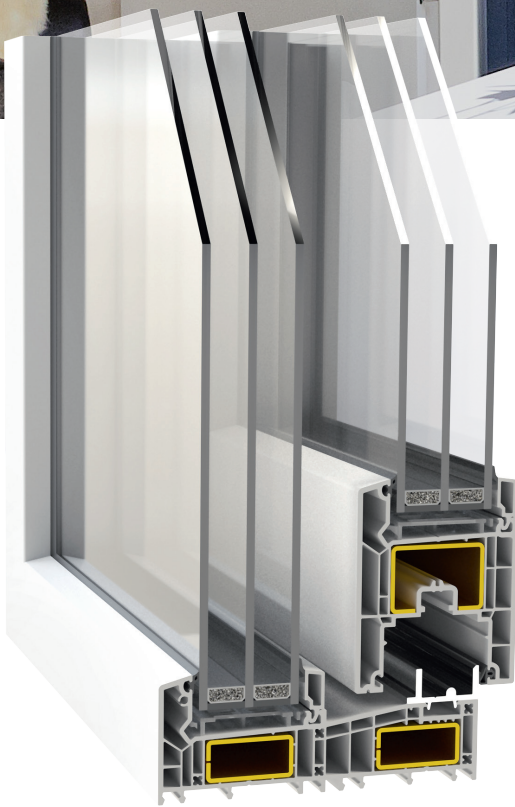

Decco SLIDE

Introducing the Decco SLIDE system. This is a new alternative solution in the segment of sliding doors and windows. It is an excellent alternative to the PSK- or HST-type terrace doors. The SLIDE system is perfect for family houses and for public buildings. The great advantages of the SLIDE system are tightness, reliability and ease of use.

- Leaf depth – 81 mm
- Frame depth – 157.5 mm
- Possibility of glazing with packages up to 52 mm
- High rigidity reinforcements in leaves
- Designed to work with Roto and Hautau door furniture
- Available in scheme A

The warmest SLIDE system

The widest glazing packages

High production efficiency

Exceptionally rigid structure

Alternative to the PSK system

We offer over 50 decorative foils to SLIDE system

Due to the printing technology, the colors are close to the original ones

few samples